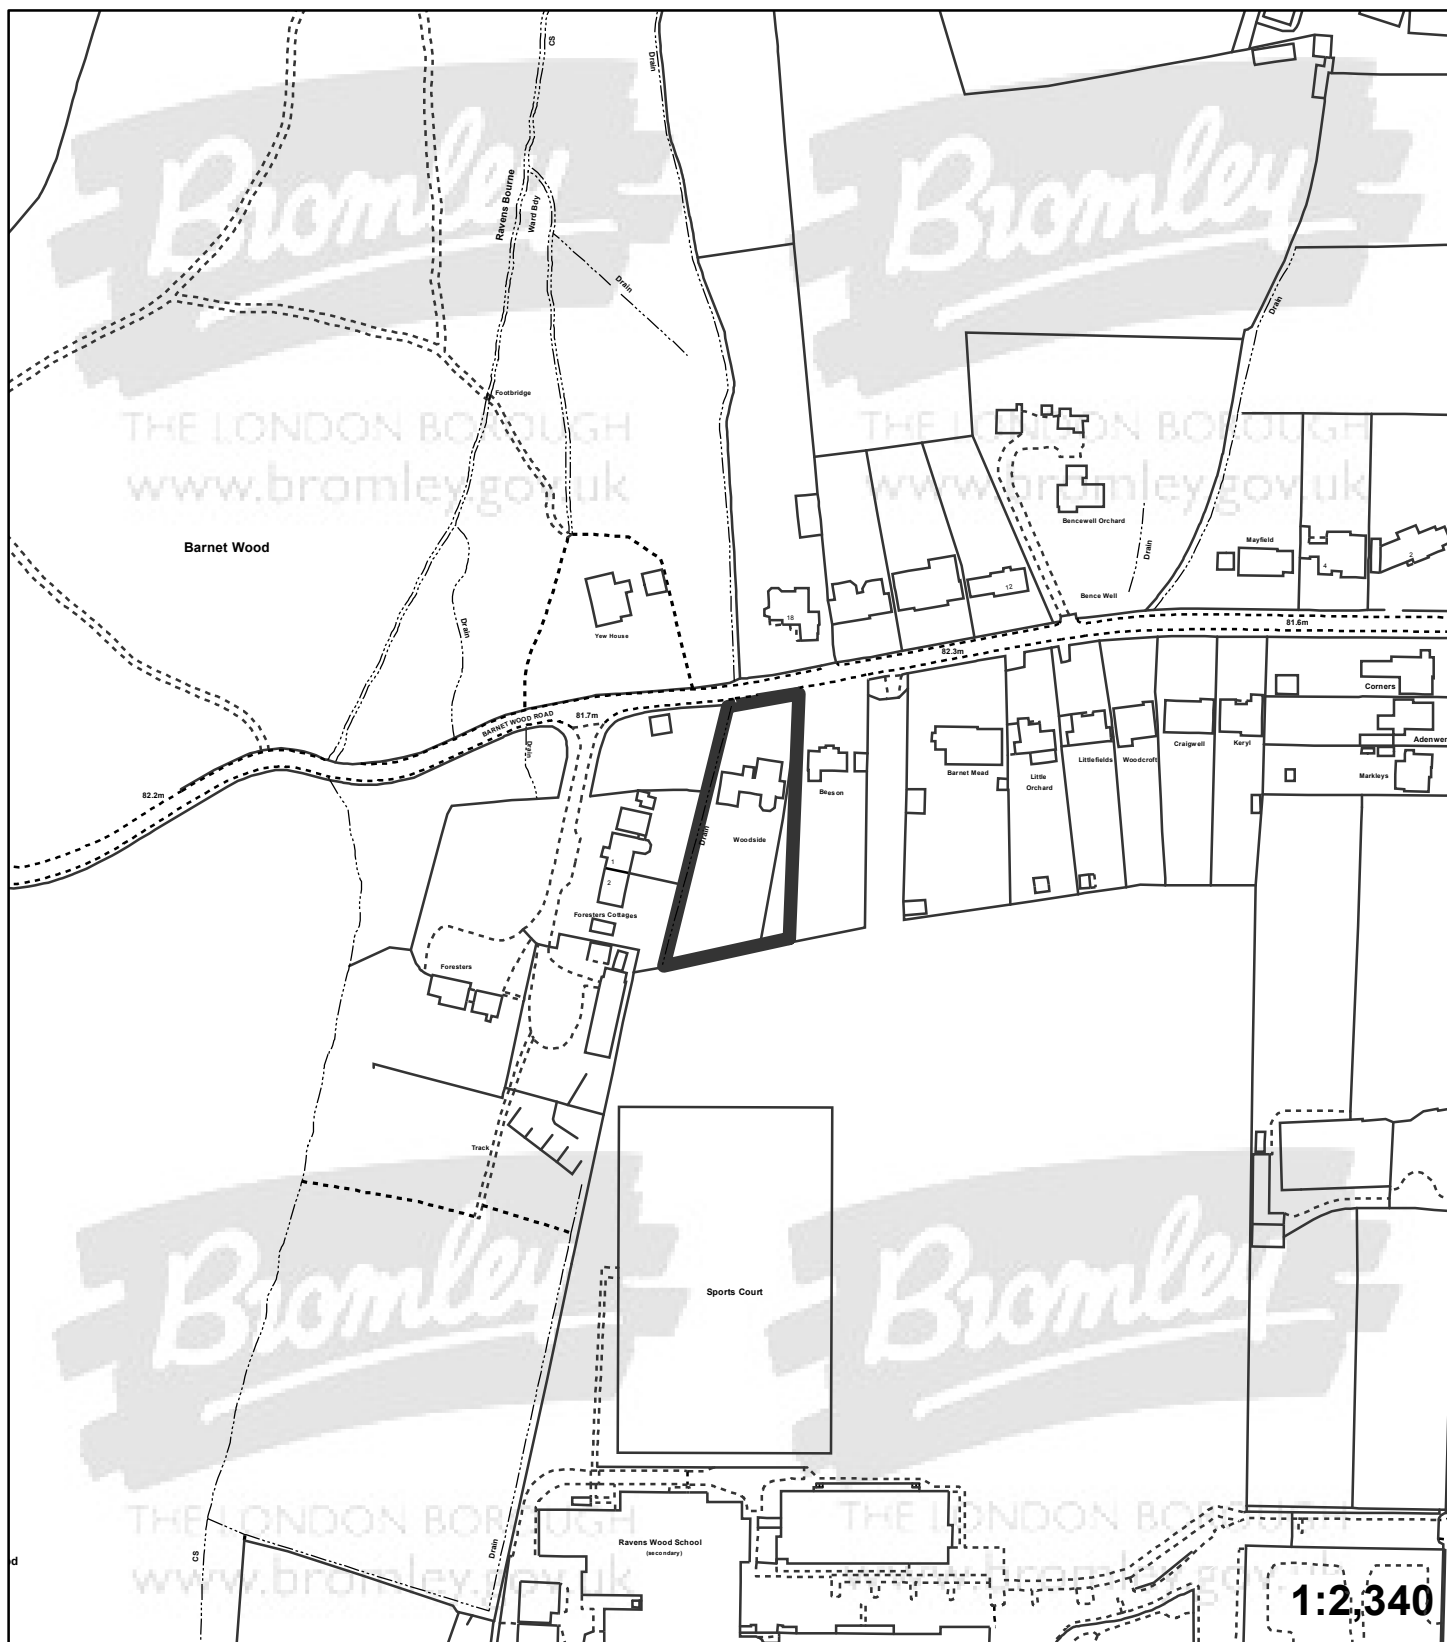

Application:17/03204/FULL6

Address: Woodside Barnet Wood Road Hayes Bromley BR2 8HJ

Proposal: Enlarge existing porch with wheelchair ramp to improve accessibility

"This plan is provided to identify the location of the site and should not be used to identify the extent of the application site"

© Crown copyright and database rights 2015. Ordnance Survey 100017661.