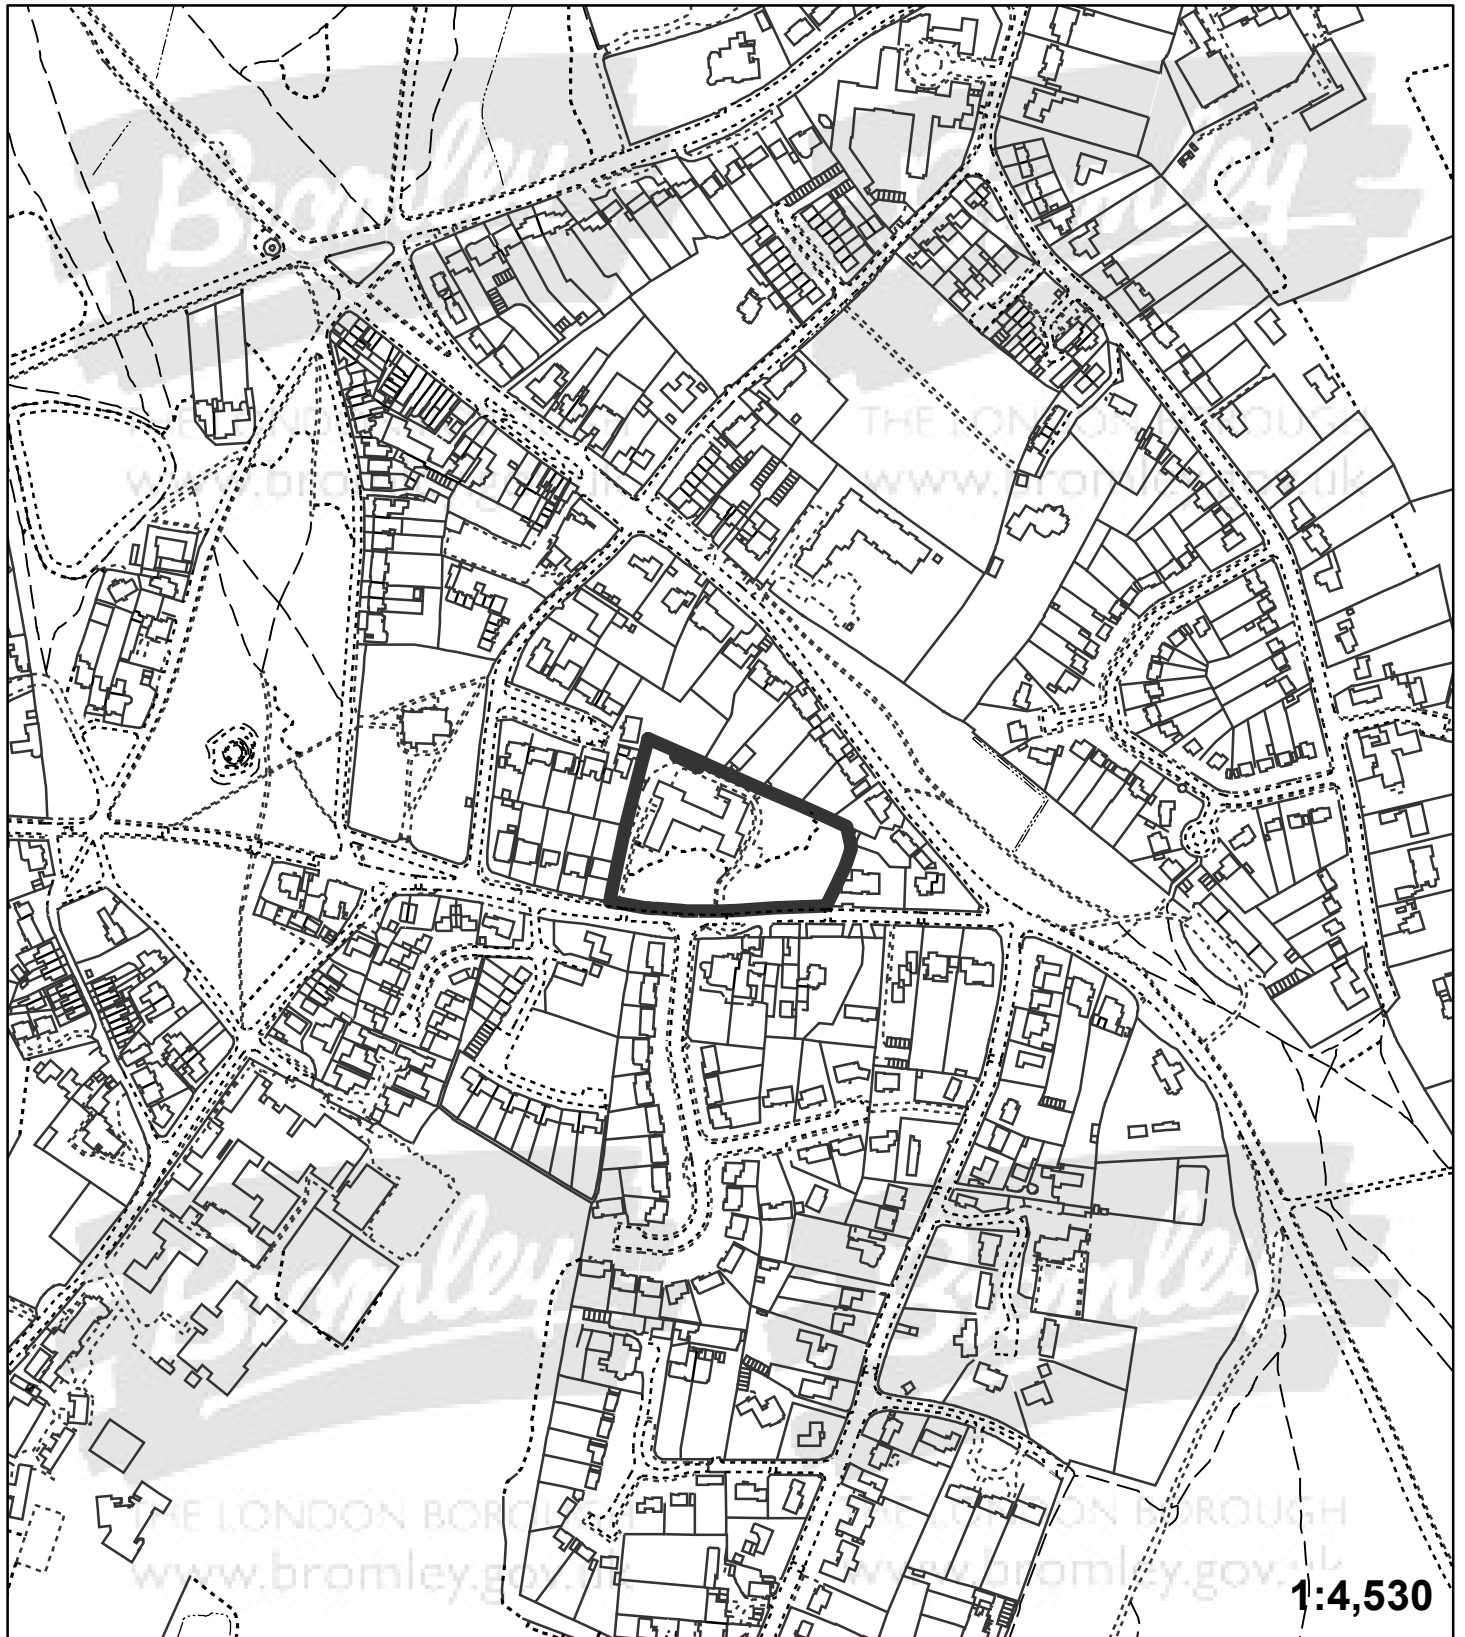

Application:17/02032/ADV

Address: Queen Mary House Manor Park Road Chislehurst BR7 5PY

Proposal: Proposed hoarding, freestanding sign boards and flags

"This plan is provided to identify the location of the site and should not be used to identify the extent of the application site"

© Crown copyright and database rights 2015. Ordnance Survey 100017661.