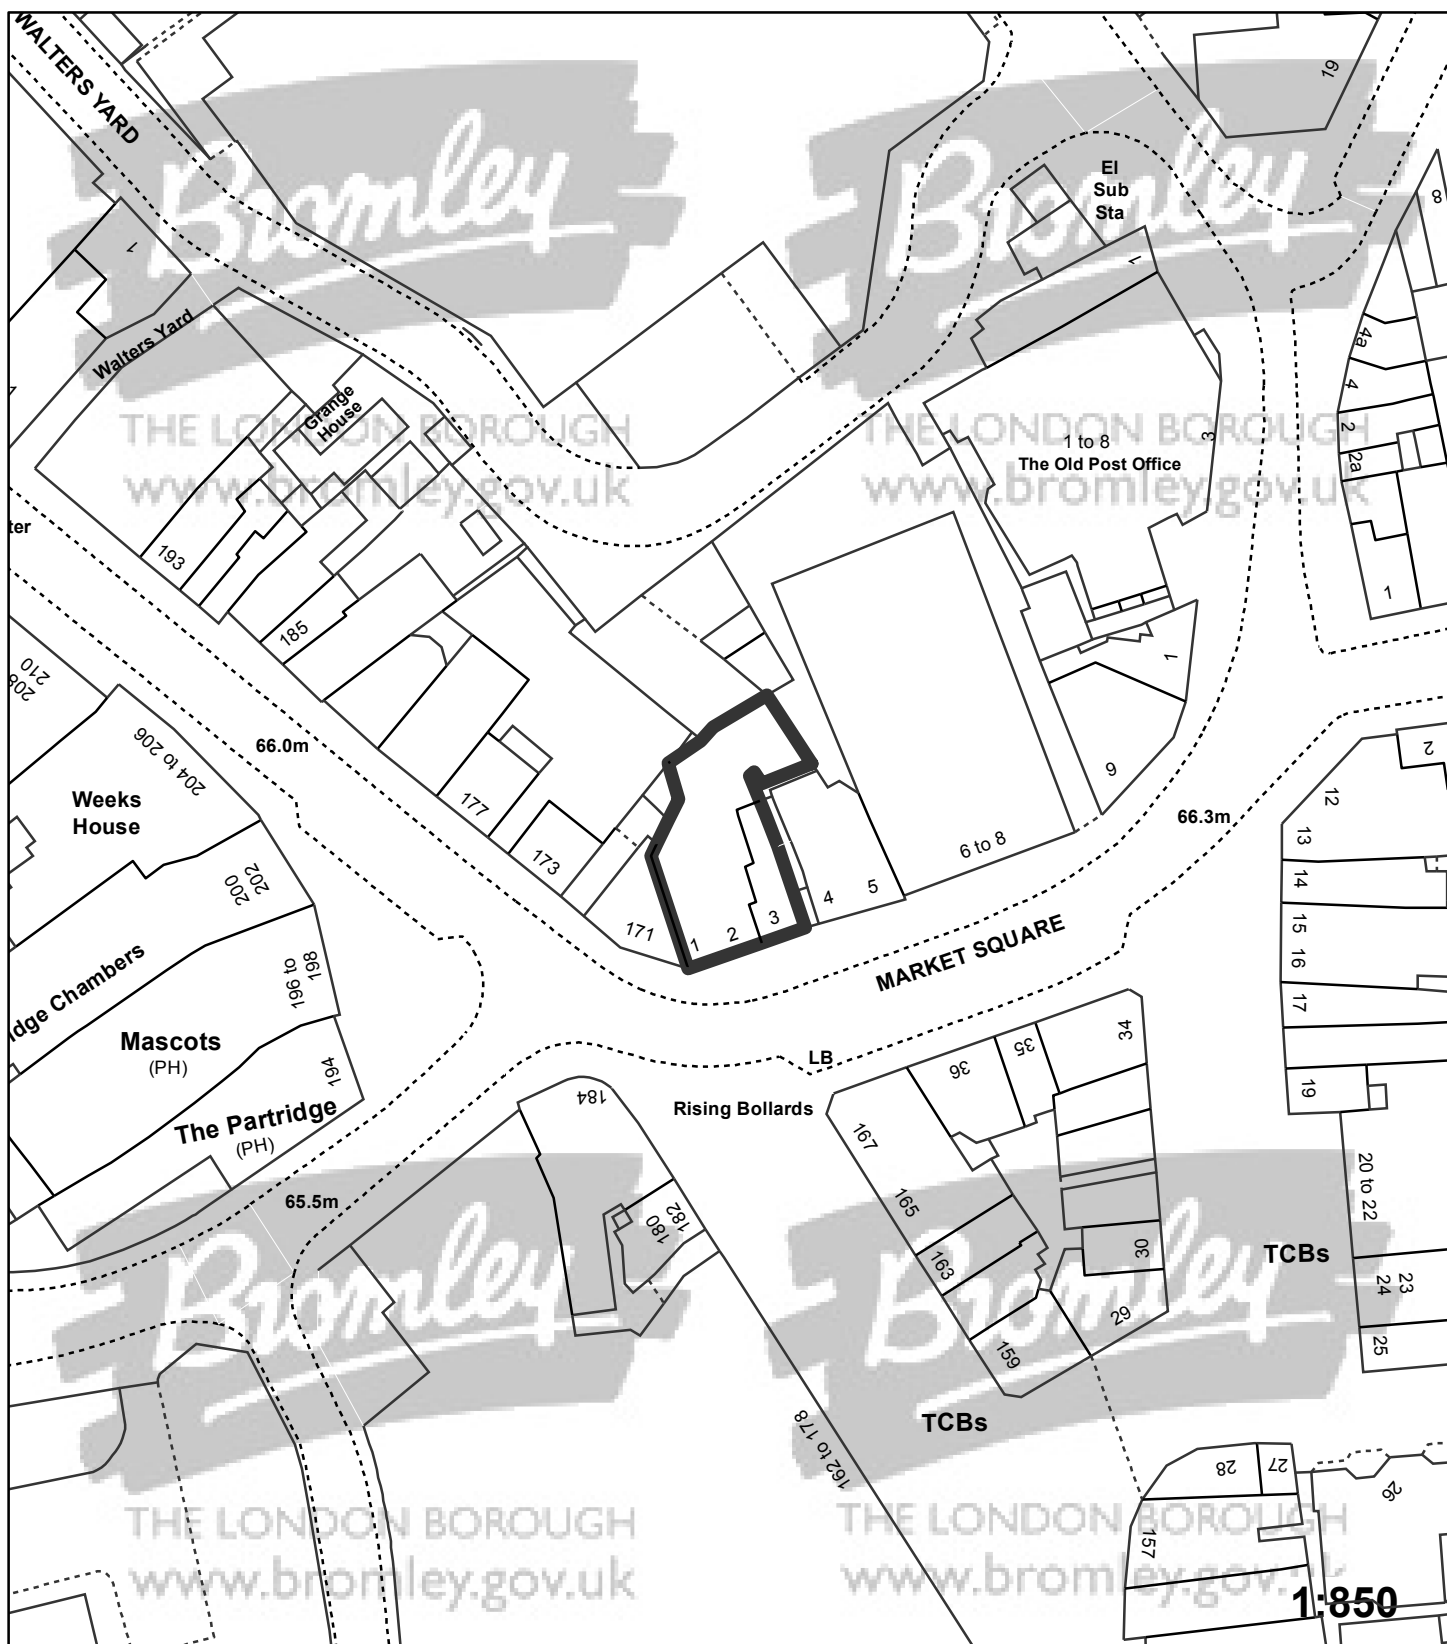

Application:18/01286/FULL1

Address: 1 - 3 Market Square Bromley BR1 1NA

Proposal: Alterations to the shopfront including installation of new sliding entrance door with associated works to site and elevational alterations.

"This plan is provided to identify the location of the site and should not be used to identify the extent of the application site"

© Crown copyright and database rights 2015. Ordnance Survey 100017661.