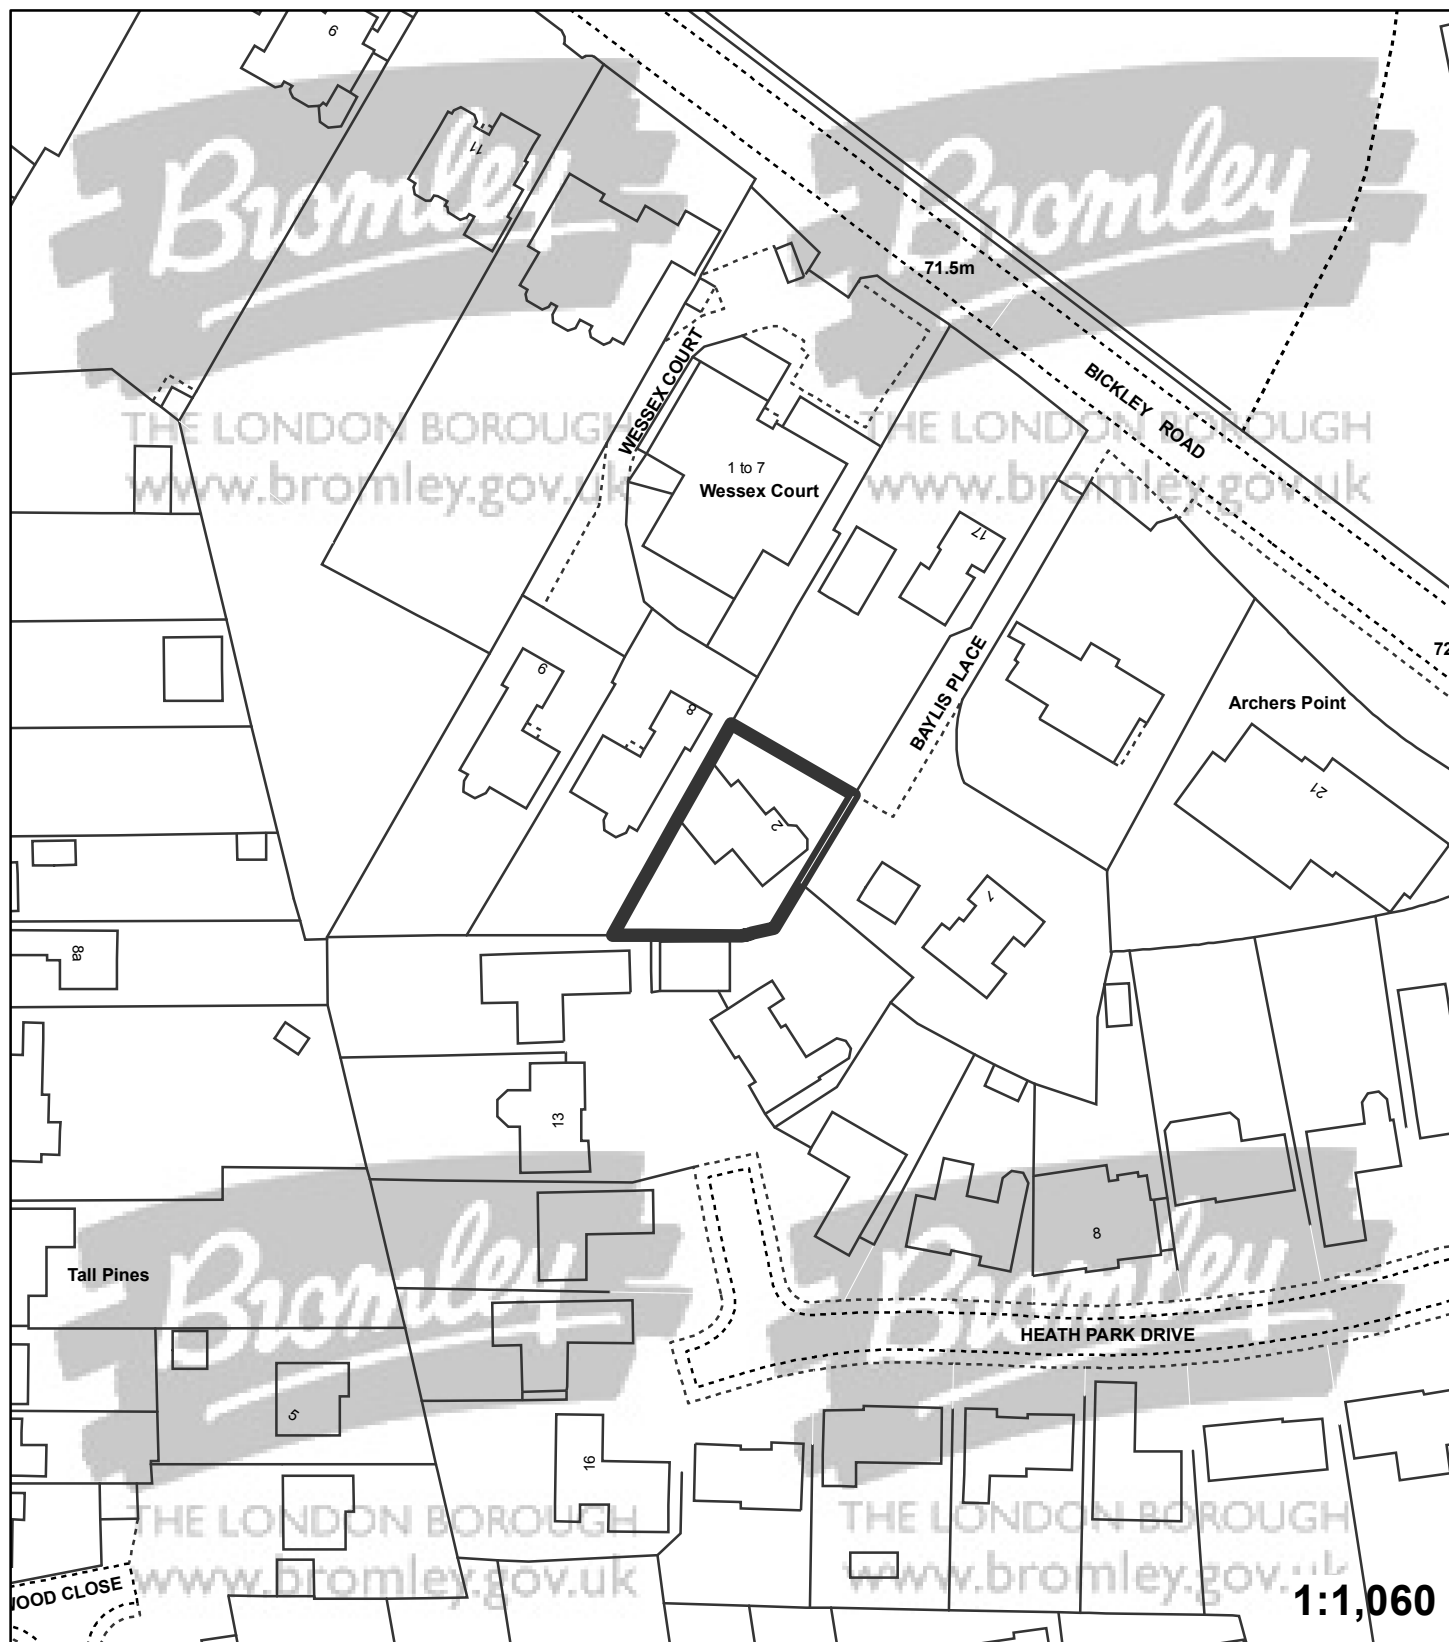

Application:18/01386/FULL6

Address: 2 Baylis Place Bickley Bromley BR1 2GB

Proposal: Side extension with roof accommodation over

"This plan is provided to identify the location of the site and should not be used to identify the extent of the application site"

© Crown copyright and database rights 2015. Ordnance Survey 100017661.